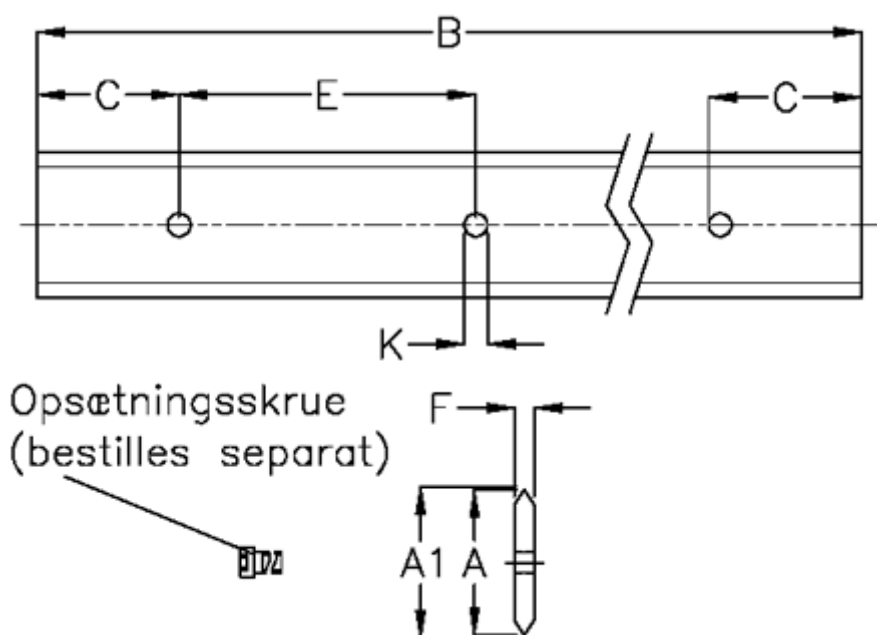

Data Sheet

Article number: 0591271976
Description: Hepco SL2 spacer slide
SS M 76-1976

Measures

A	= 76	K	= 9.0
A1	= 76.81	Weight kg/1000	= 3400
B	= 1976		
C	= 43.0		
E	= 90		
F	= 6.1		
For bearing	= 34		
For screw	= M8x20		